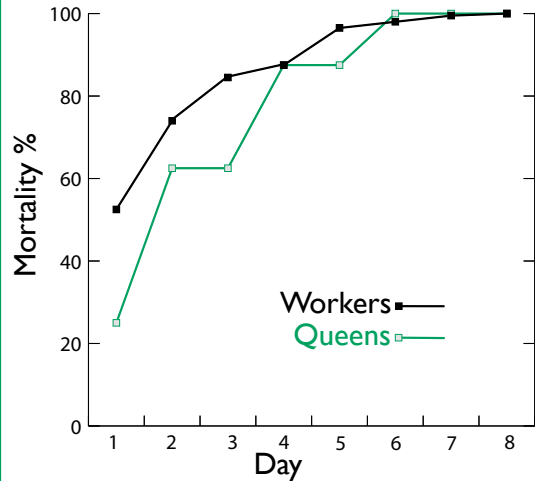

Mortality Rate Data

Laboratory data from Purdue University. Choice tests with four replicates of 500 workers, 2 queens and brood, per replicate.

Argentine Ant Mortality

Pharaoh Ant Mortality